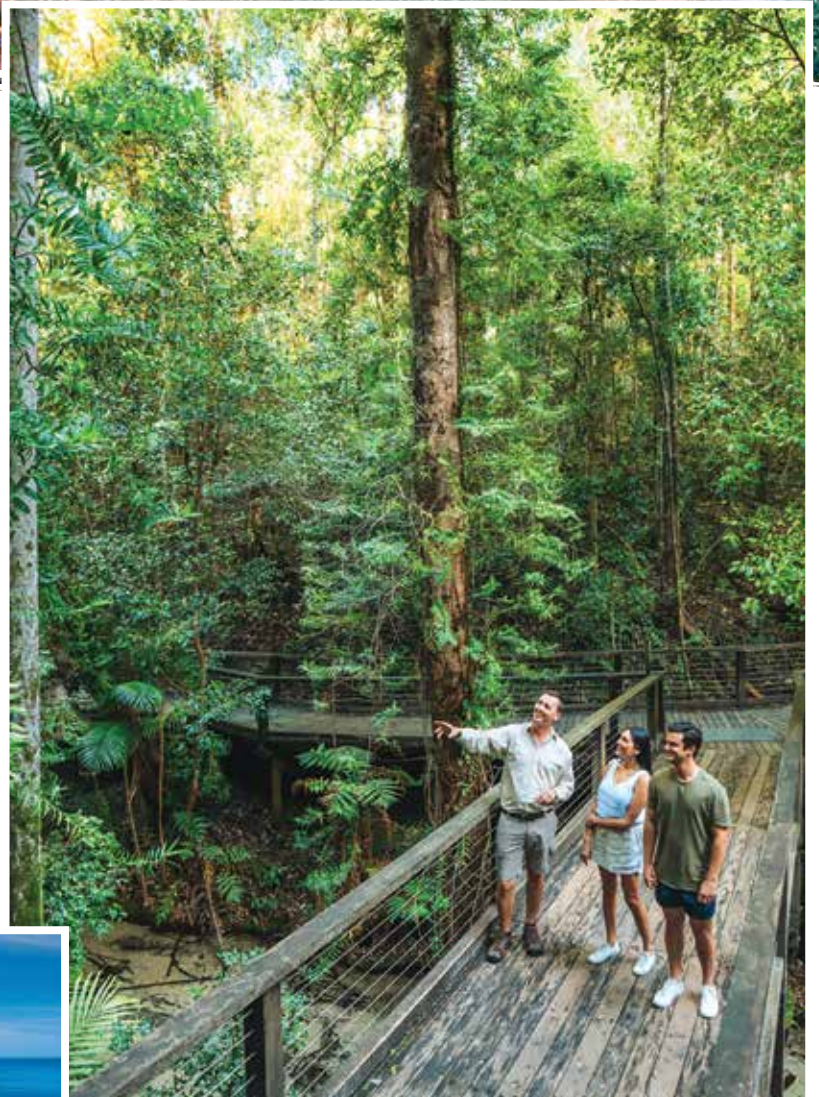

LADY ELLIOT ISLAND

Reef to rainforest

K'GARI

5 DAYS 2 ICONIC ISLANDS 1 EPIC ADVENTURE

Lady Elliot Island Eco Resort and Kingfisher Bay Resort on K'gari (formerly Fraser Island) have teamed up to bring you the best of two World Heritage-listed locations on a 5-day/4-night Reef 2 Rainforest adventure. Swim amongst turtles and manta rays in the pristine coral of Australia's southernmost reef, hike through ancient rainforests growing in sand, immerse yourself in crystal-clear freshwater lakes, and 4WD across Queensland's #1 off-roading destination, on this bucket list eco escape!

Reef to rainforest

package inclusions

FROM
\$2145*
 PER PERSON TWIN SHARE

SOUTHERN GREAT BARRIER REEF LADY ELLIOT ISLAND

Enjoy world-class diving and snorkelling straight off the beach from the resort. In season, guests may see green and loggerhead turtles nesting on the beaches, turtle hatchlings, resident manta rays, humpback whales and over 1200 species of marine life.

LADY ELLIOT ISLAND

- Return scenic flights from Hervey Bay.
- 2 nights garden unit accommodation or upgrade to reef unit accommodation.
- Daily buffet breakfast, lunch & dinner.
- Snorkel and glass bottom boat tour.
- Snorkelling equipment & lesson if required.
- Nature eco walks.

www.ladyelliotisland.com.au

WORLD HERITAGE-LISTED K'GARI

Discover ancient rainforests, swim in the turquoise hues of Lake McKenzie, cruise along 75 Mile Beach with your local guide, and visit the ruins of the Maheno Shipwreck. Experience the all new Illumina light show, sample native bush tucker, relax at the Island Day Spa, and enjoy a drink with an iconic sunset across the Great Sandy Strait.